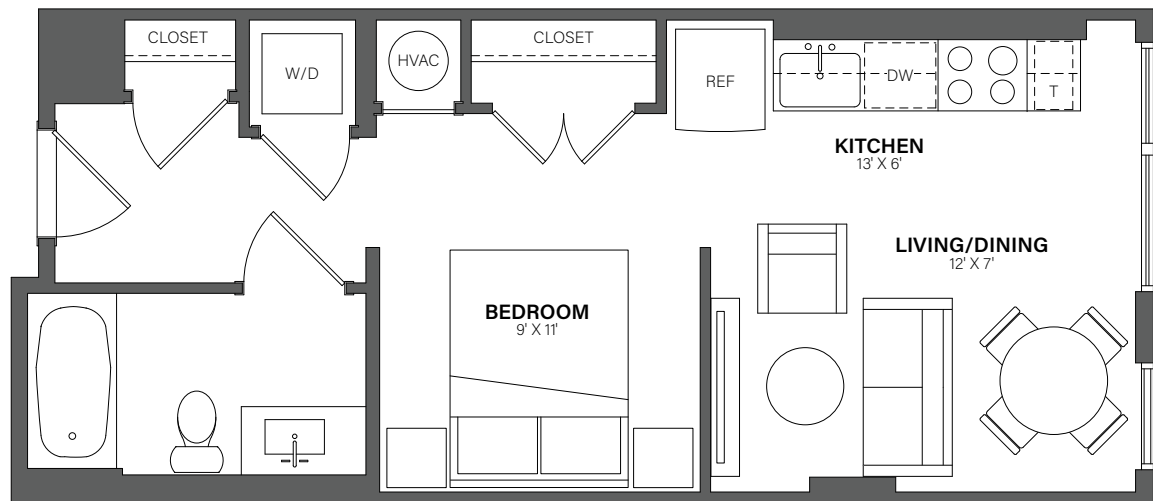

# THE WESTERLY

# 725

Studio, 1 Bath • 452 Sq. Ft.

Rent

Available

Lease Term

Floor plans are an artist's conception. Details and dimensions may differ from actual plans.

TheWesterlyDC.com

350 MAPLE DRIVE SW, WASHINGTON, DC 20024