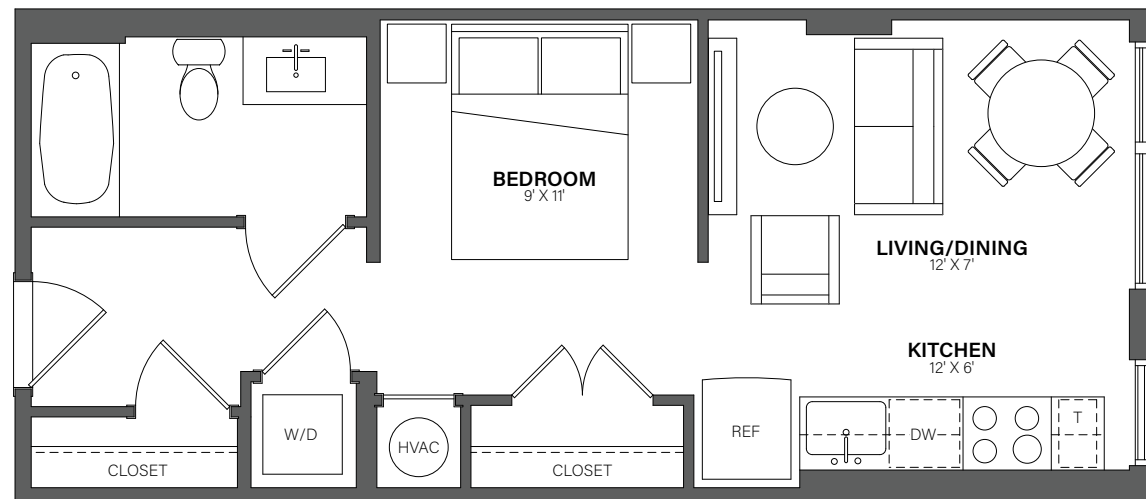

THE WESTERLY

726

Studio, 1 Bath • 452 Sq. Ft.

Rent

Available

Lease Term

Floor plans are an artist's conception. Details and dimensions may differ from actual plans.

TheWesterlyDC.com