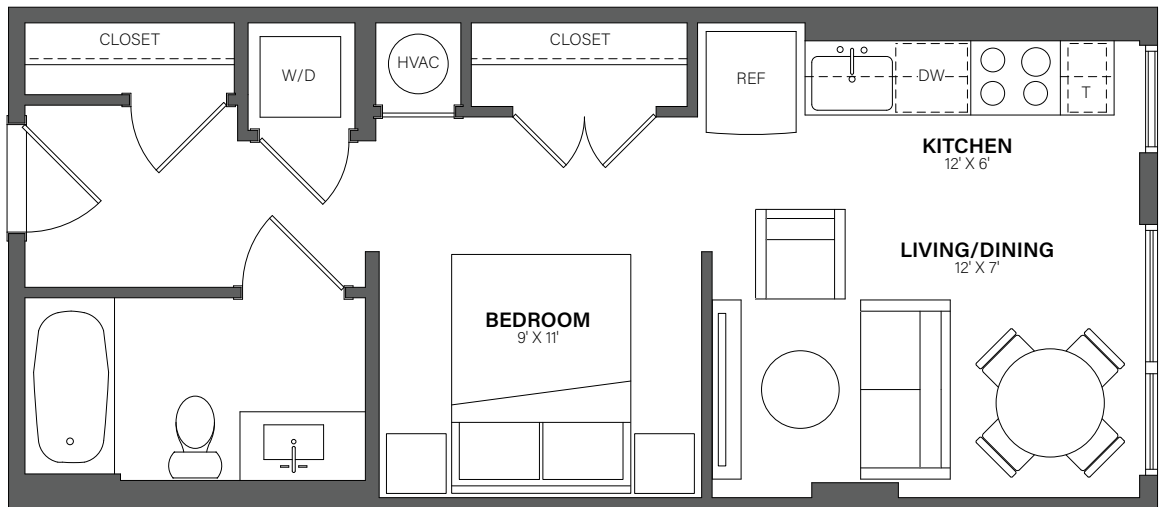

# THE WESTERLY

# 727

Studio, 1 Bath • 452 Sq. Ft.

Rent

Available

Lease Term

Floor plans are an artist's conception. Details and dimensions may differ from actual plans.

TheWesterlyDC.com

350 MAPLE DRIVE SW, WASHINGTON, DC 20024