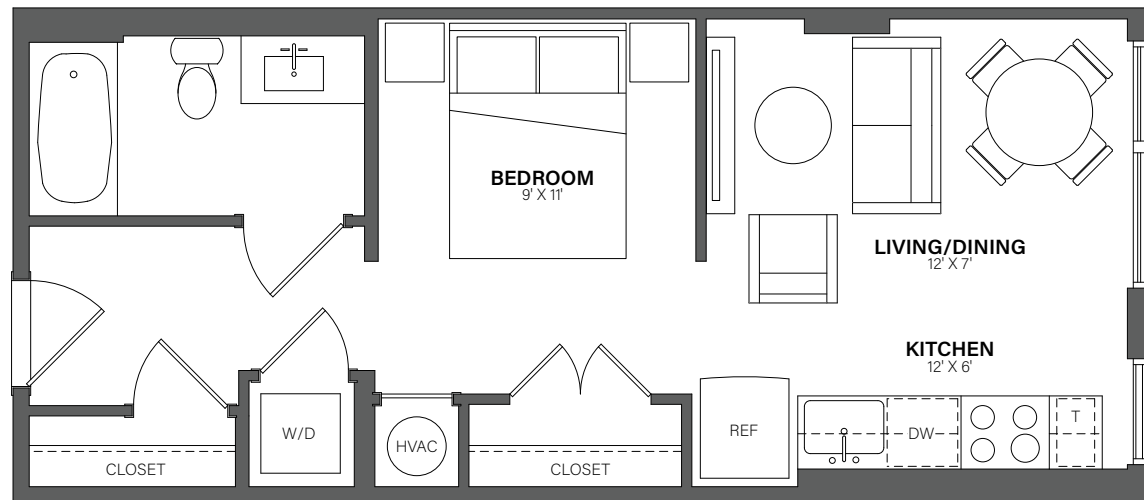

THE WESTERLY

728

Studio, 1 Bath • 452 Sq. Ft.

Rent

Available

Lease Term

Floor plans are an artist's conception. Details and dimensions may differ from actual plans.

TheWesterlyDC.com