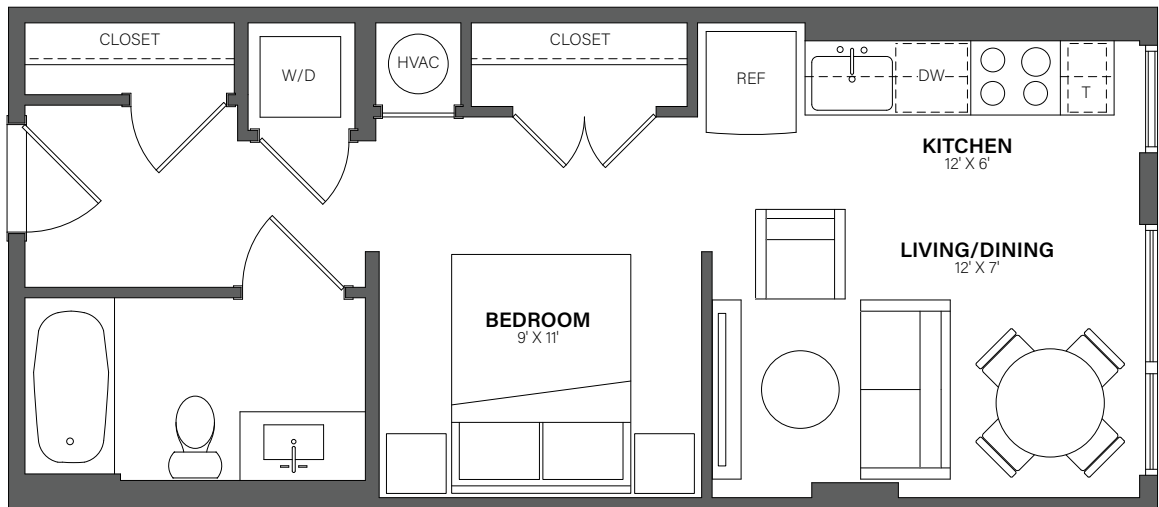

THE WESTERLY

729

Studio, 1 Bath • 452 Sq. Ft.

Rent

Available

Lease Term

Floor plans are an artist's conception. Details and dimensions may differ from actual plans.

TheWesterlyDC.com