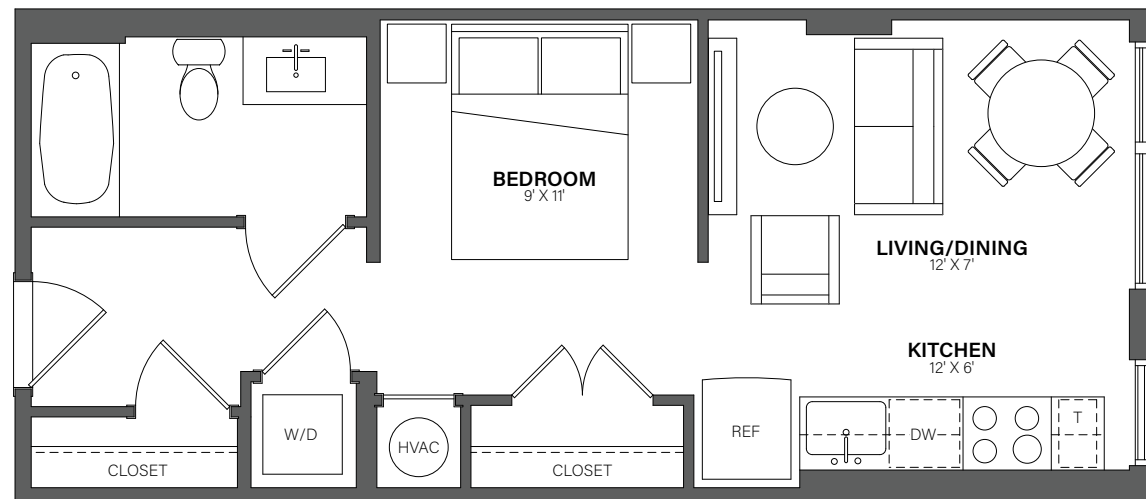

# THE WESTERLY

# 730

Studio, 1 Bath • 452 Sq. Ft.

Rent

Available

Lease Term

Floor plans are an artist's conception. Details and dimensions may differ from actual plans.

TheWesterlyDC.com

350 MAPLE DRIVE SW, WASHINGTON, DC 20024