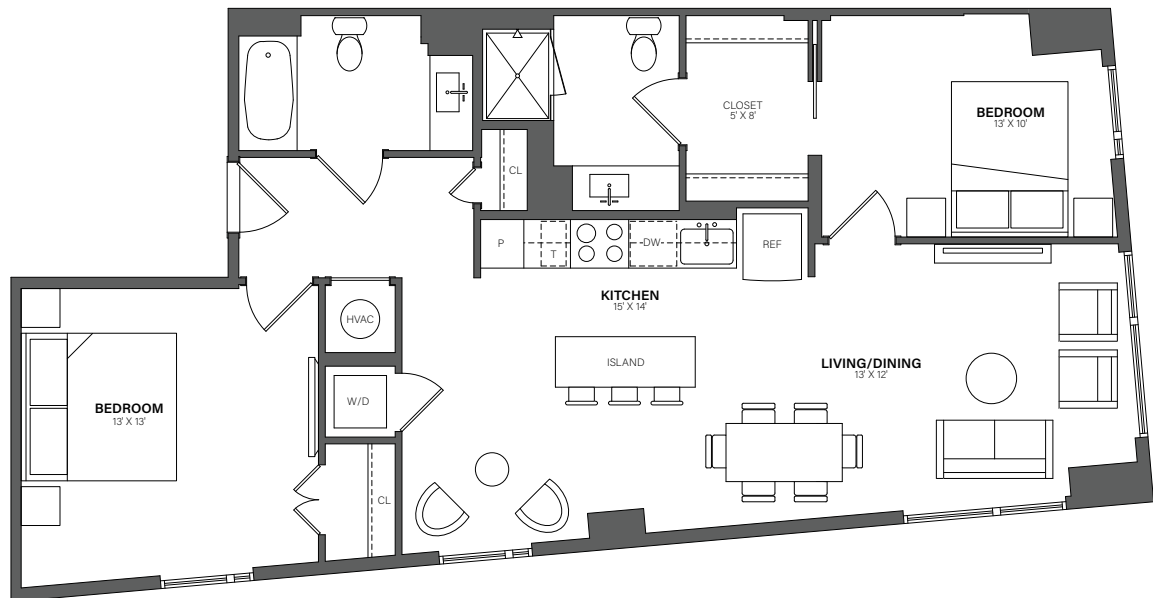

THE WESTERLY

731

2 Bed, 2 Bath • 1,038 Sq. Ft.

Rent

Available

Lease Term

Floor plans are an artist's conception. Details and dimensions may differ from actual plans.