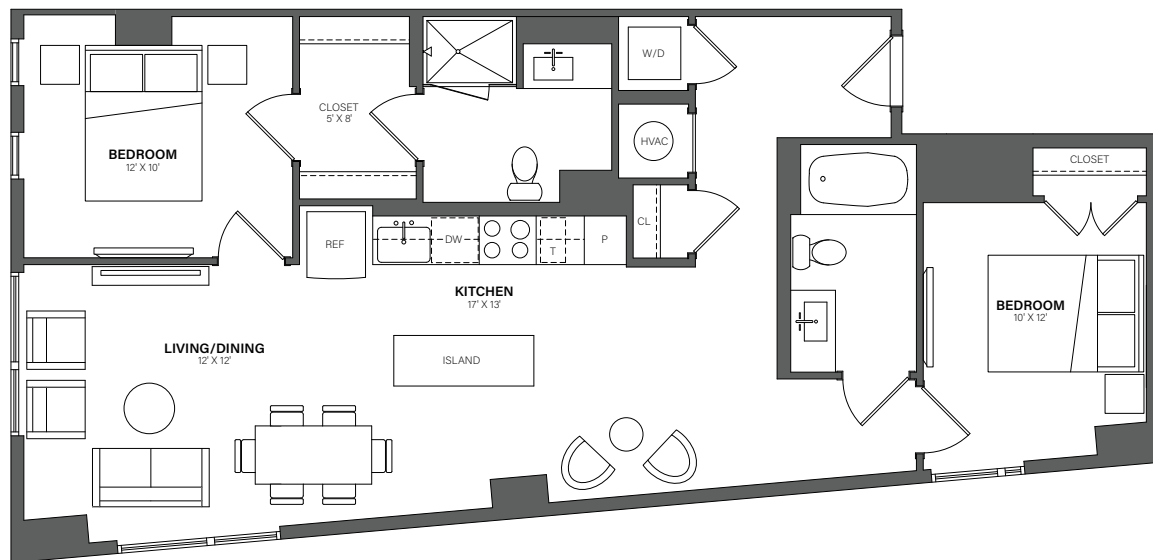

# THE WESTERLY

# 732

2 Bed, 2 Bath • 1,022 Sq. Ft.

Rent

Available

Lease Term

Floor plans are an artist's conception. Details and dimensions may differ from actual plans.

TheWesterlyDC.com

350 MAPLE DRIVE SW, WASHINGTON, DC 20024