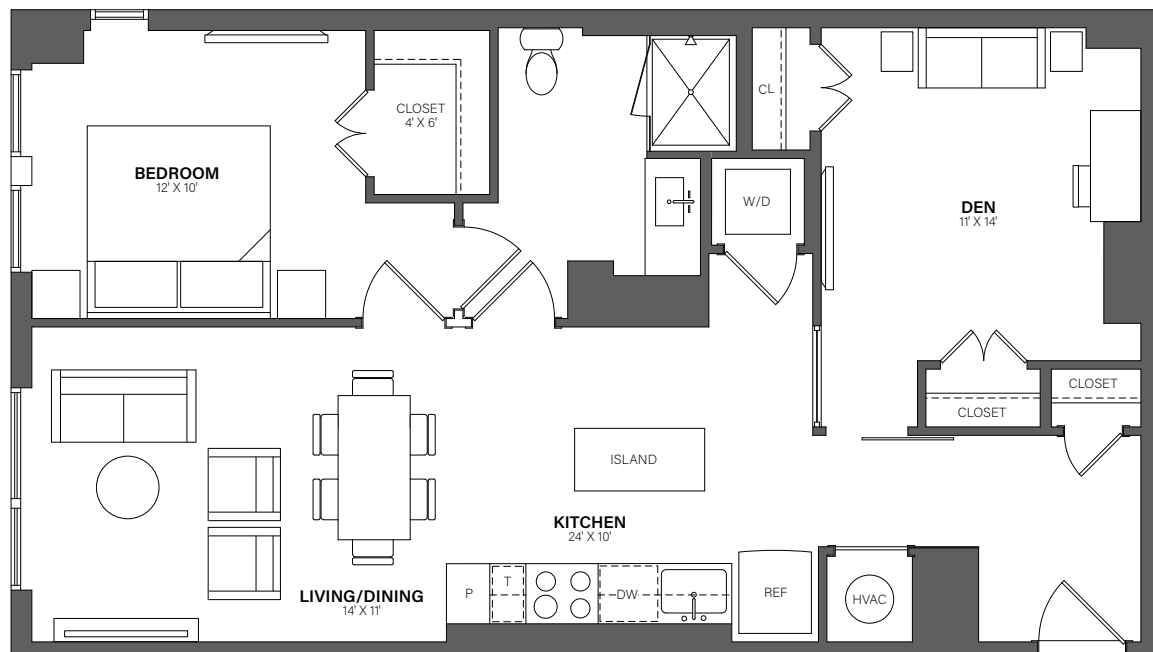

THE WESTERLY

733

1 Bed + Den, 1 Bath • 871 Sq. Ft.

Rent

Available

Lease Term

Floor plans are an artist's conception. Details and dimensions may differ from actual plans.