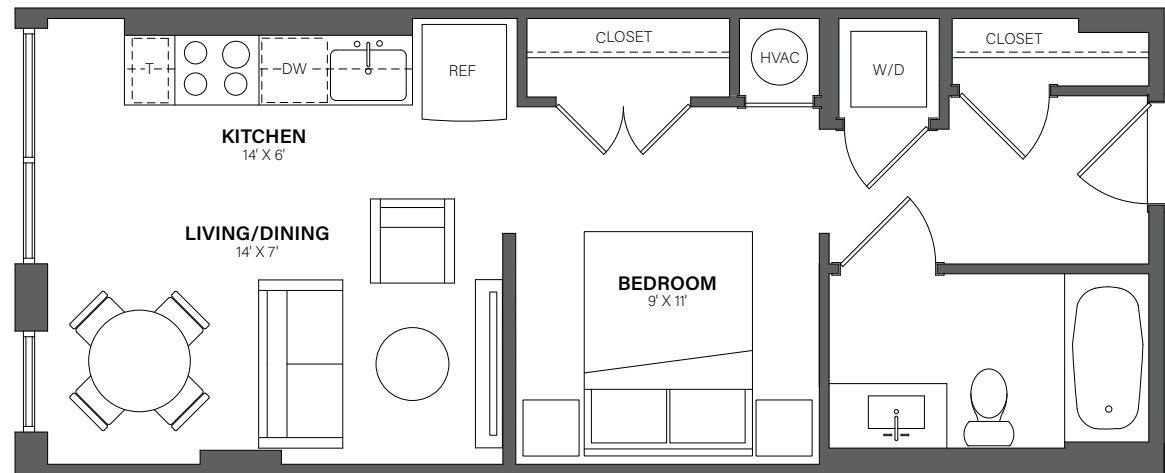

THE WESTERLY

734

Studio, 1 Bath • 476 Sq. Ft.

Rent

Available

Lease Term

Floor plans are an artist's conception. Details and dimensions may differ from actual plans.

TheWesterlyDC.com