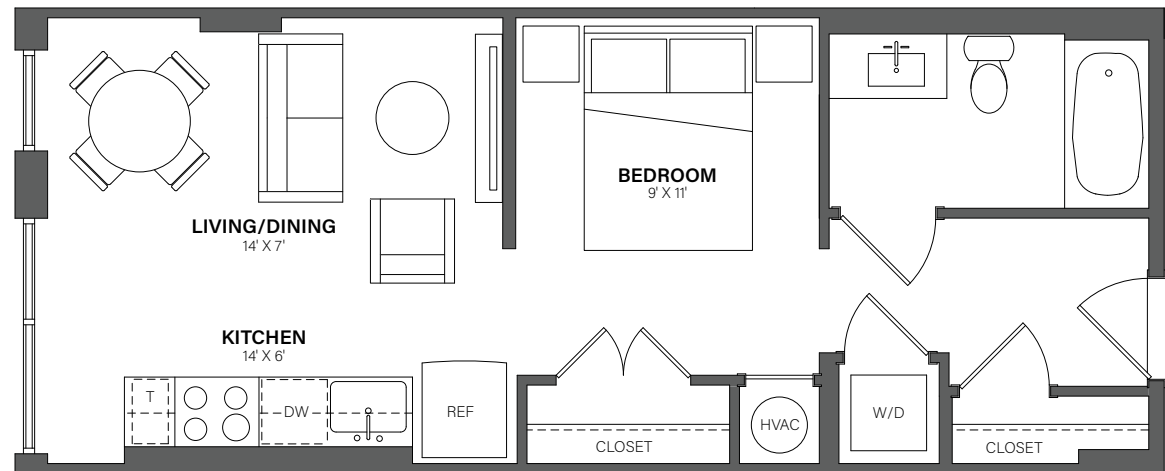

# THE WESTERLY

# 735

Studio, 1 Bath • 476 Sq. Ft.

Rent

Available

Lease Term

Floor plans are an artist's conception. Details and dimensions may differ from actual plans.

TheWesterlyDC.com

350 MAPLE DRIVE SW, WASHINGTON, DC 20024