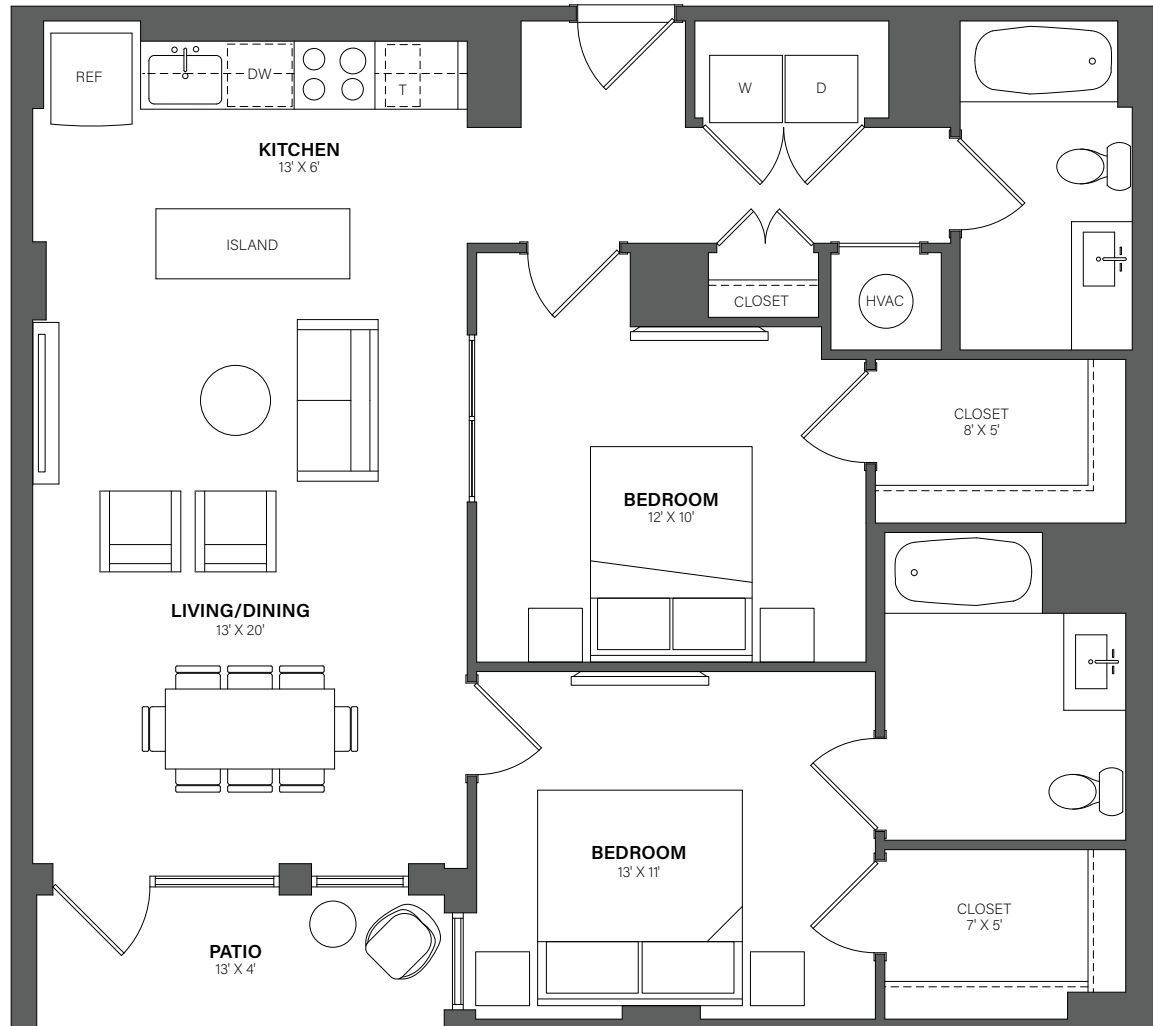

THE WESTERLY

736

2 Bed, 2 Bath • 1,057 Sq. Ft.

Rent

Available

Lease Term

Floor plans are an artist's conception. Details and dimensions may differ from actual plans.