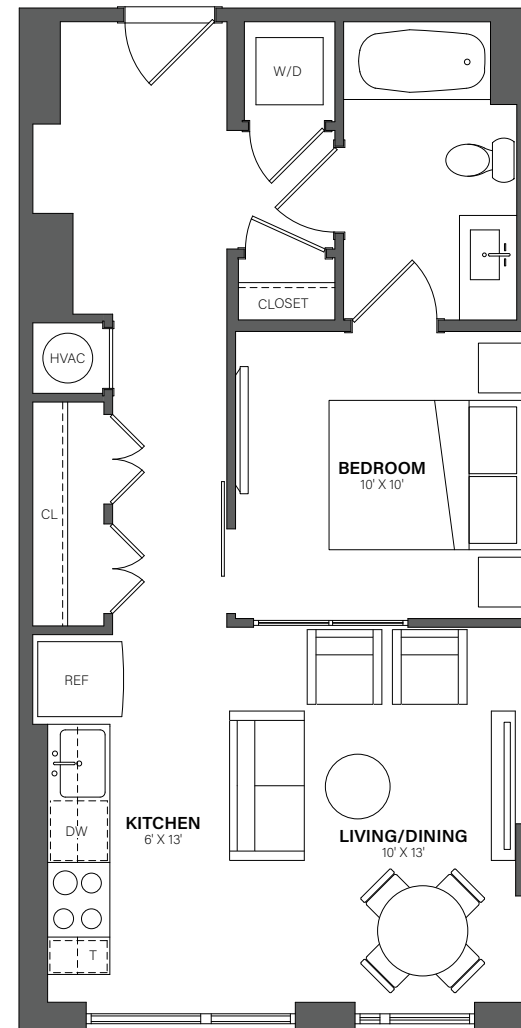

THE WESTERLY

737

1 Bed, 1 Bath • 595 Sq. Ft.

Rent

Available

Lease Term

Floor plans are an artist's conception. Details and dimensions may differ from actual plans.

TheWesterlyDC.com