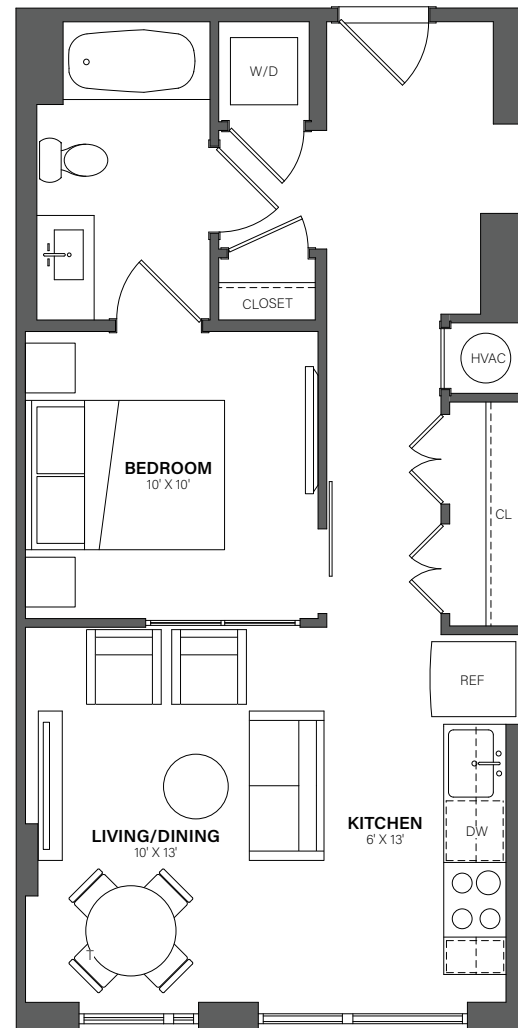

THE WESTERLY

738

1 Bed, 1 Bath • 595 Sq. Ft.

Rent

Available

Lease Term

Floor plans are an artist's conception. Details and dimensions may differ from actual plans.

TheWesterlyDC.com