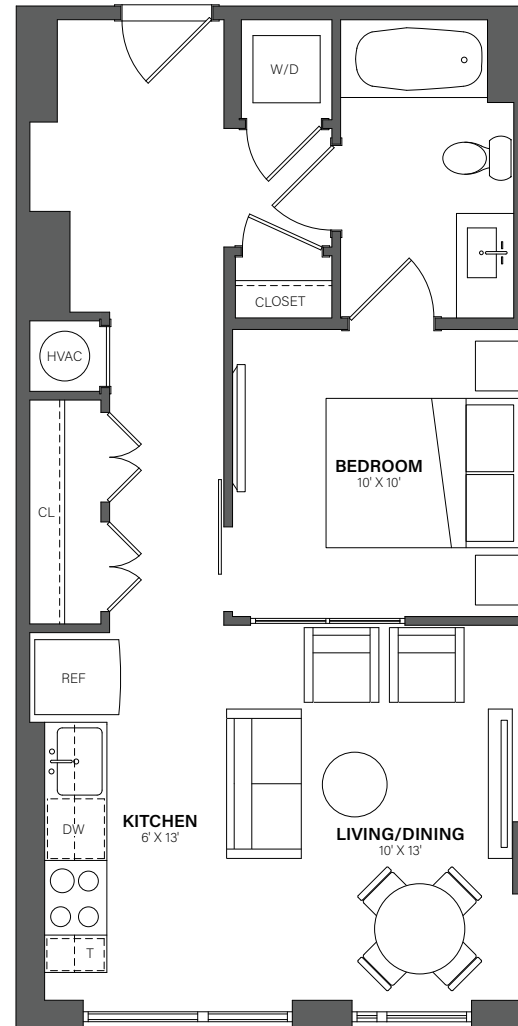

THE WESTERLY

741

1 Bed, 1 Bath • 595 Sq. Ft.

Rent

Available

Lease Term

Floor plans are an artist's conception. Details and dimensions may differ from actual plans.

TheWesterlyDC.com