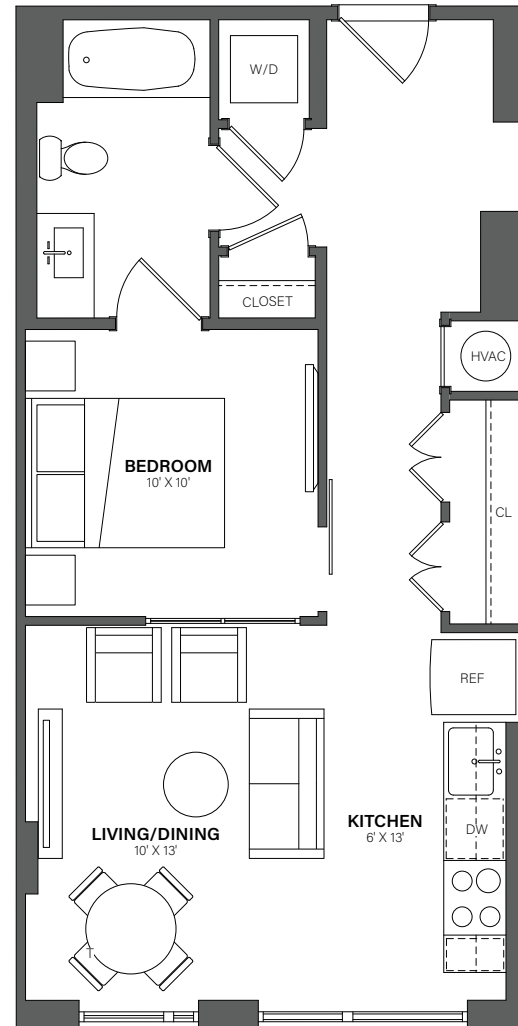

THE WESTERLY

742

1 Bed, 1 Bath • 595 Sq. Ft.

Rent

Available

Lease Term

Floor plans are an artist's conception. Details and dimensions may differ from actual plans.

TheWesterlyDC.com