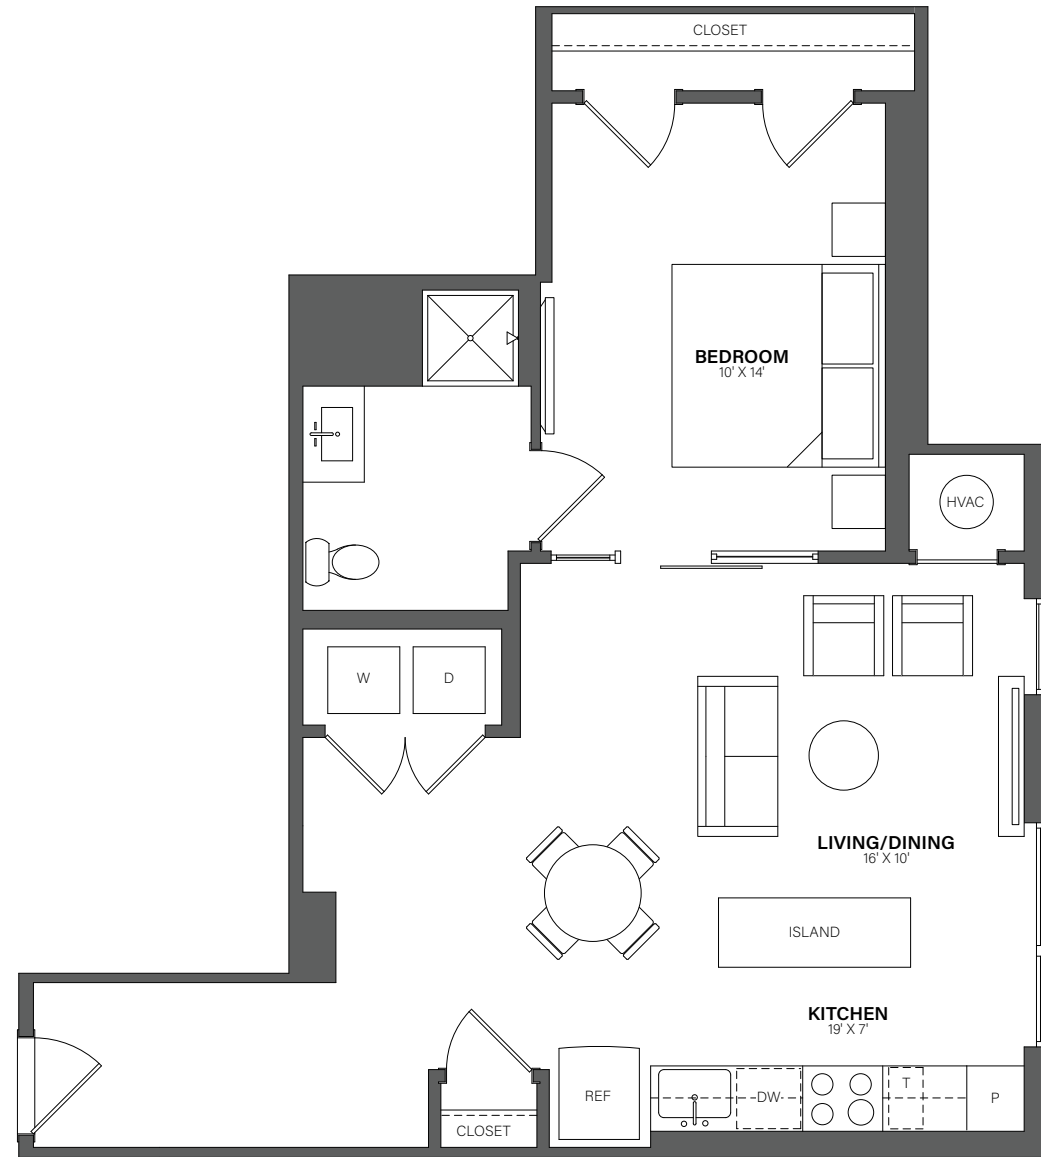

# THE WESTERLY

# 801

1 Bed, 1 Bath • 649 Sq. Ft.

Rent

Available

Lease Term

Floor plans are an artist's conception. Details and dimensions may differ from actual plans.