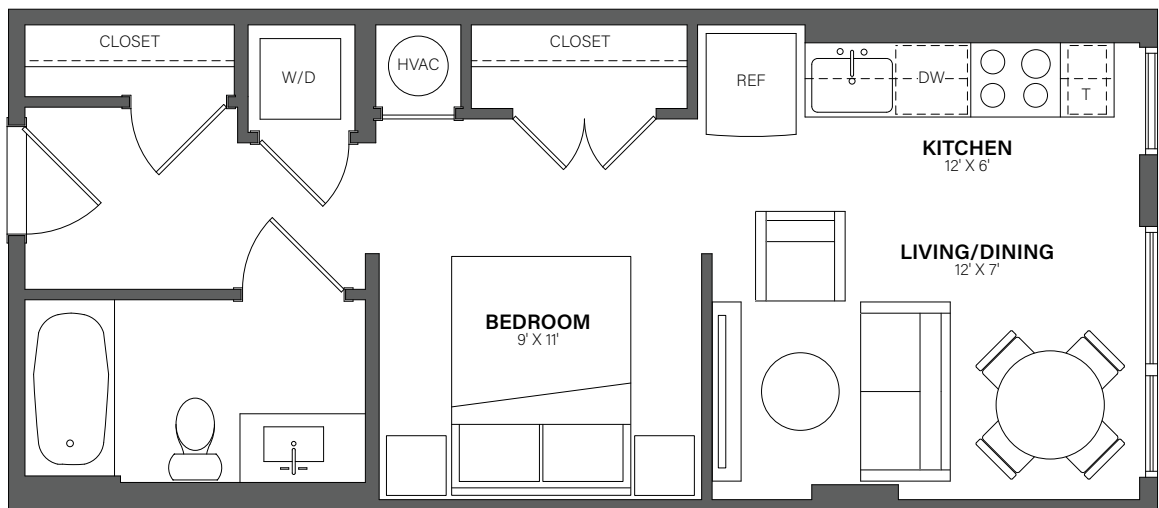

THE WESTERLY

802

Studio, 1 Bath • 452 Sq. Ft.

Rent

Available

Lease Term

Floor plans are an artist's conception. Details and dimensions may differ from actual plans.

TheWesterlyDC.com