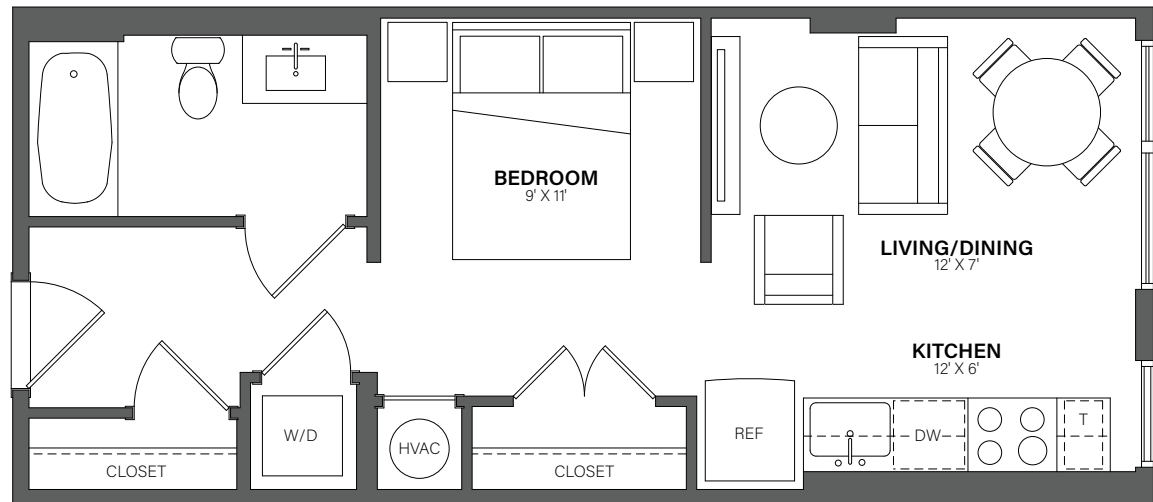

THE WESTERLY

803

Studio, 1 Bath • 452 Sq. Ft.

Rent

Available

Lease Term

Floor plans are an artist's conception. Details and dimensions may differ from actual plans.