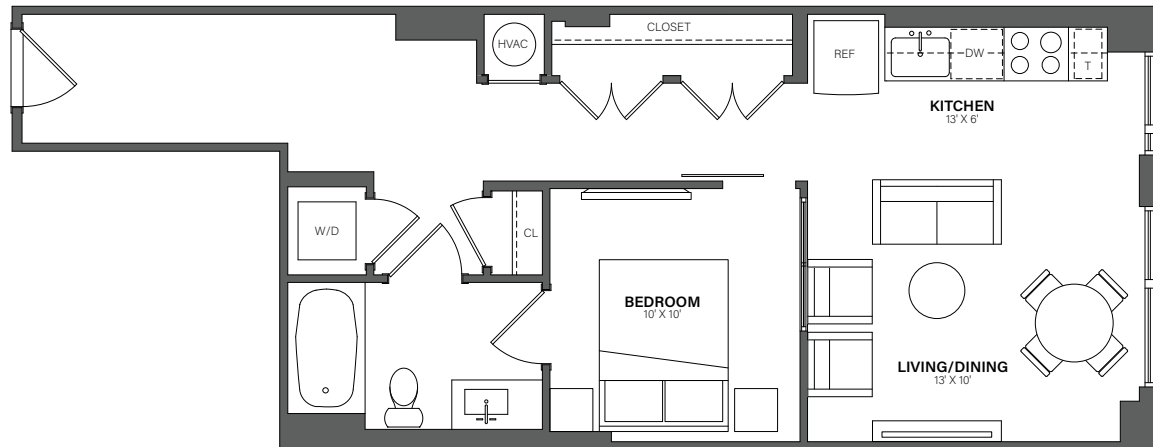

THE WESTERLY

804

1 Bed, 1 Bath • 666 Sq. Ft.

Rent

Available

Lease Term

Floor plans are an artist's conception. Details and dimensions may differ from actual plans.

TheWesterlyDC.com