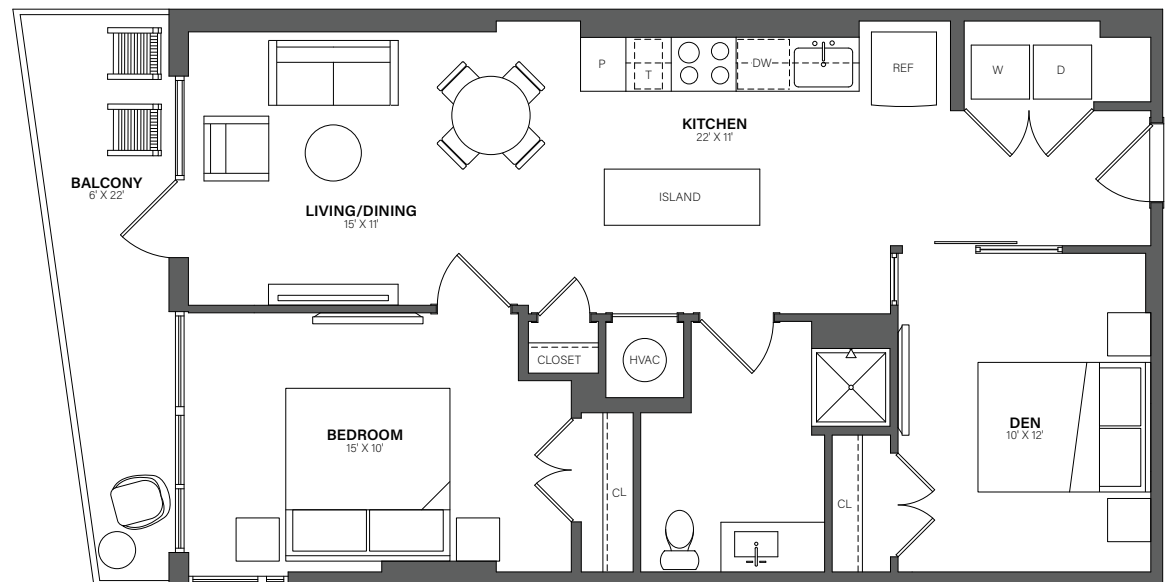

THE WESTERLY

807

1 Bed + Den, 1 Bath • 788 Sq. Ft.

Rent

Available

Lease Term

Floor plans are an artist's conception. Details and dimensions may differ from actual plans.

TheWesterlyDC.com