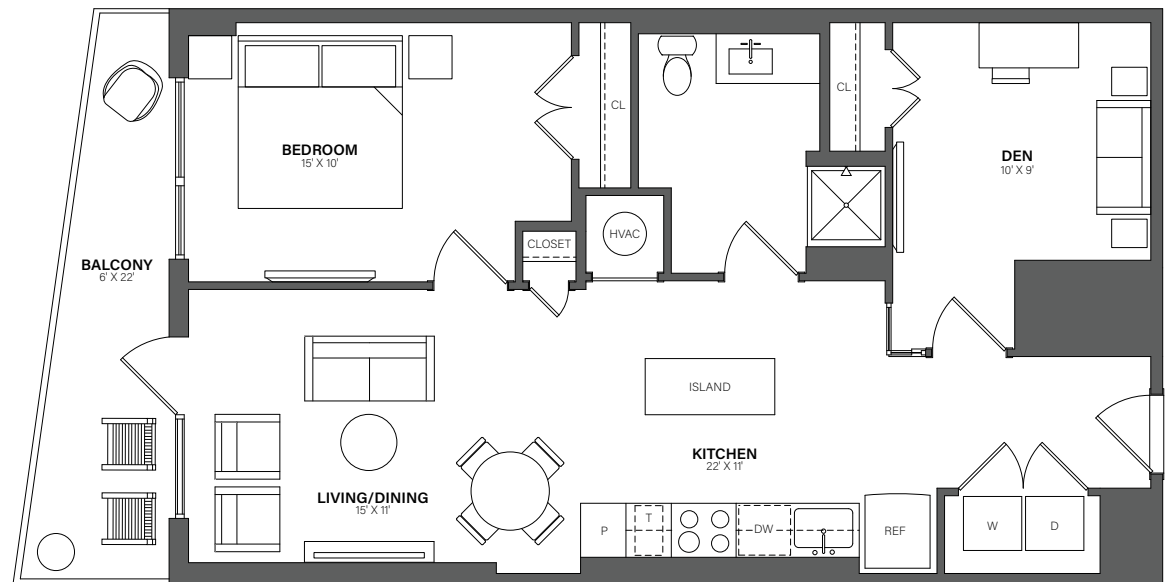

# THE WESTERLY

# 808

1 Bed + Den, 1 Bath • 827 Sq. Ft.

Rent

Available

Lease Term

Floor plans are an artist's conception. Details and dimensions may differ from actual plans.

TheWesterlyDC.com

350 MAPLE DRIVE SW, WASHINGTON, DC 20024