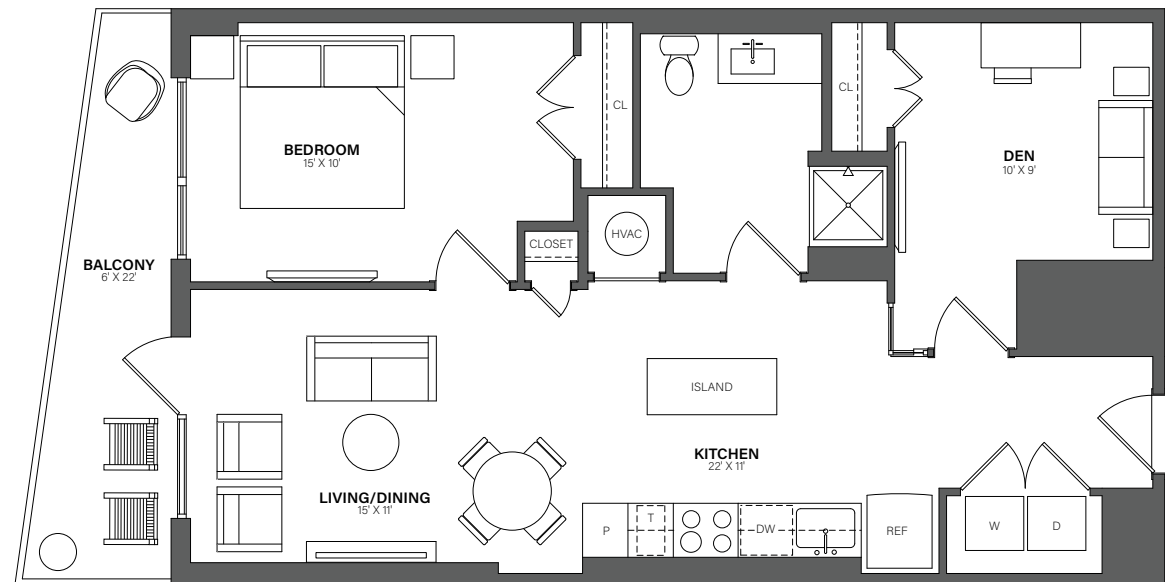

THE WESTERLY

810

1 Bed + Den, 1 Bath • 827 Sq. Ft.

Rent

Available

Lease Term

Floor plans are an artist's conception. Details and dimensions may differ from actual plans.

TheWesterlyDC.com