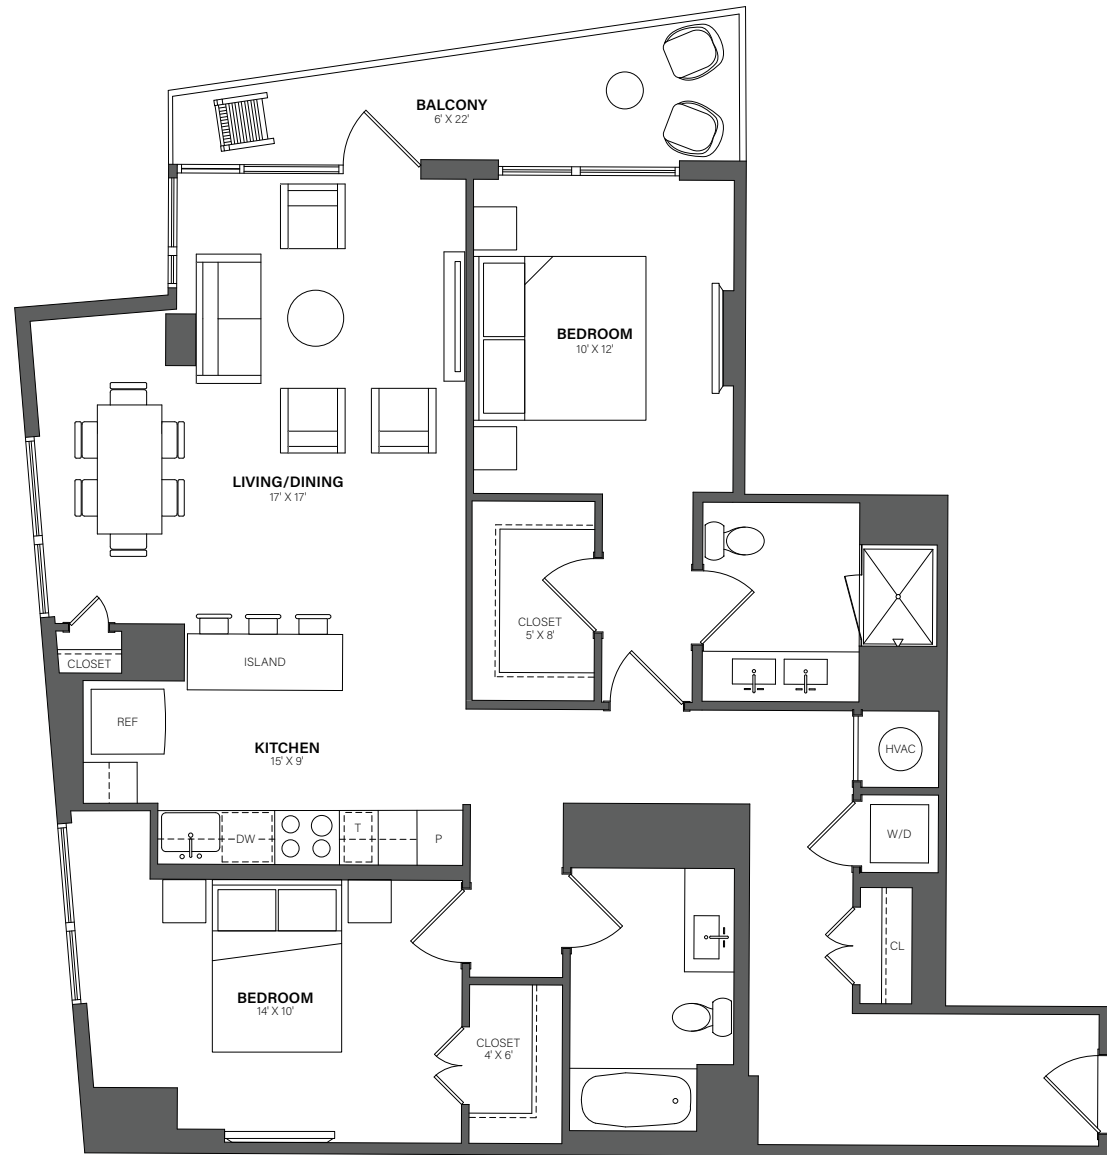

THE WESTERLY

811

2 Bed, 2 Bath • 1,248 Sq. Ft.

Rent

Available

Lease Term

Floor plans are an artist's conception. Details and dimensions may differ from actual plans.