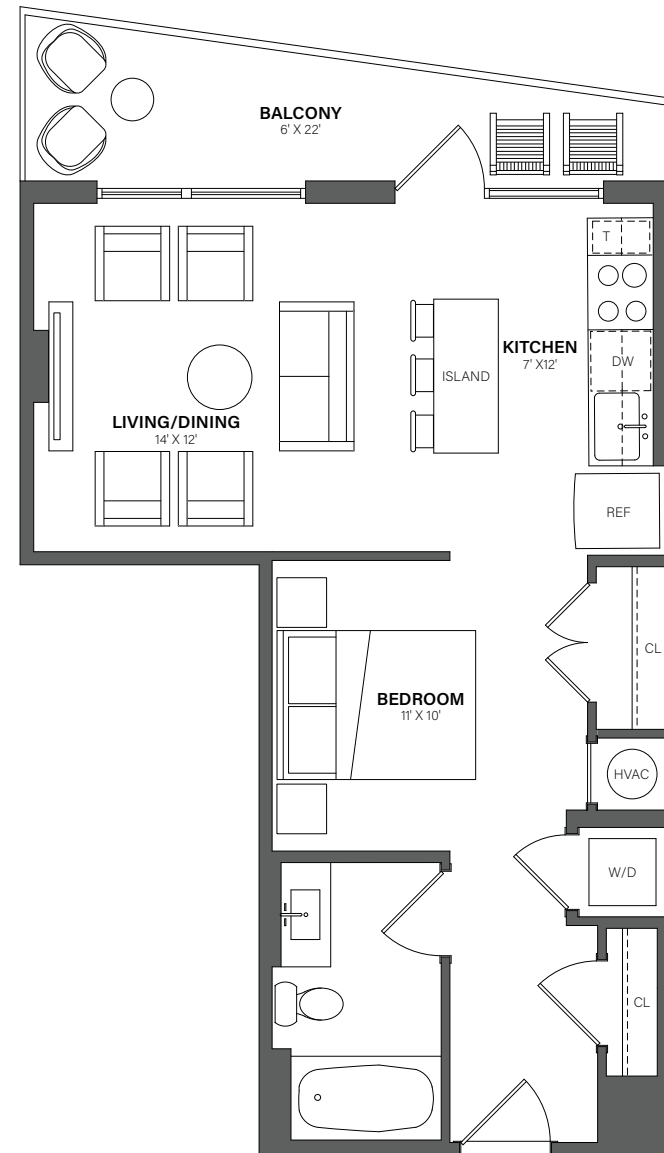

THE
WESTERLY

812

Studio, 1 Bath • 560 Sq. Ft.

Rent

Available

Lease Term

Floor plans are an artist's conception. Details and dimensions may differ from actual plans.