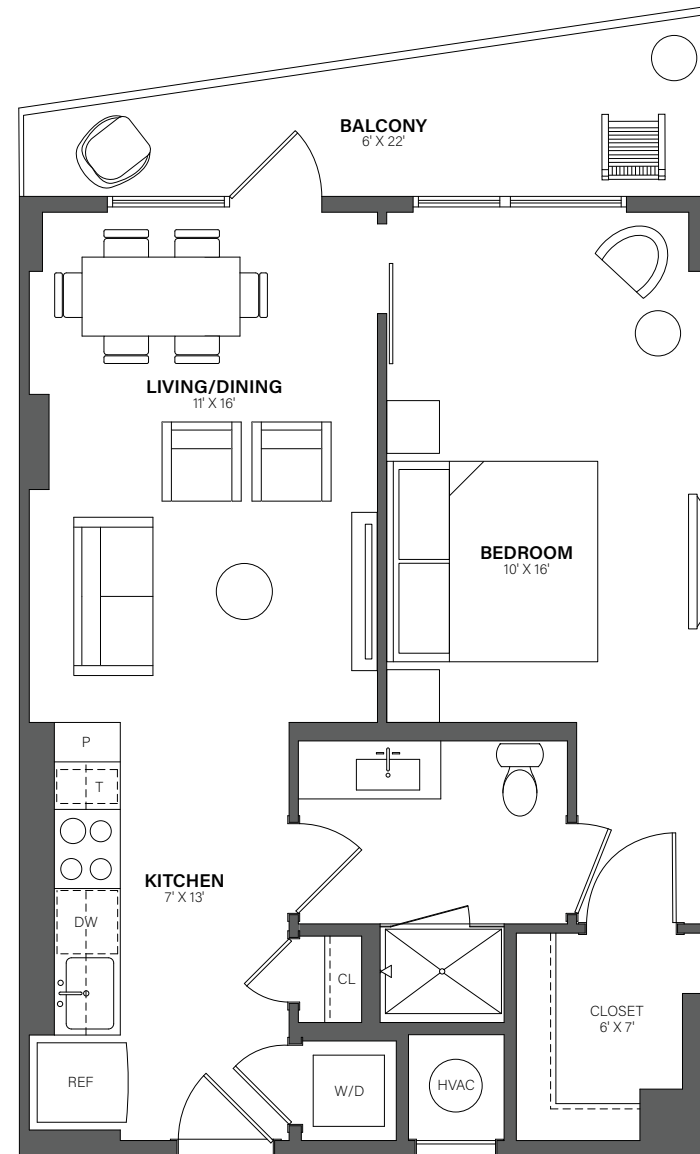

THE  
WESTERLY

813

1 Bed, 1 Bath • 671 Sq. Ft.

Rent

Available

Lease Term

Floor plans are an artist's conception. Details and dimensions may differ from actual plans.

TheWesterlyDC.com