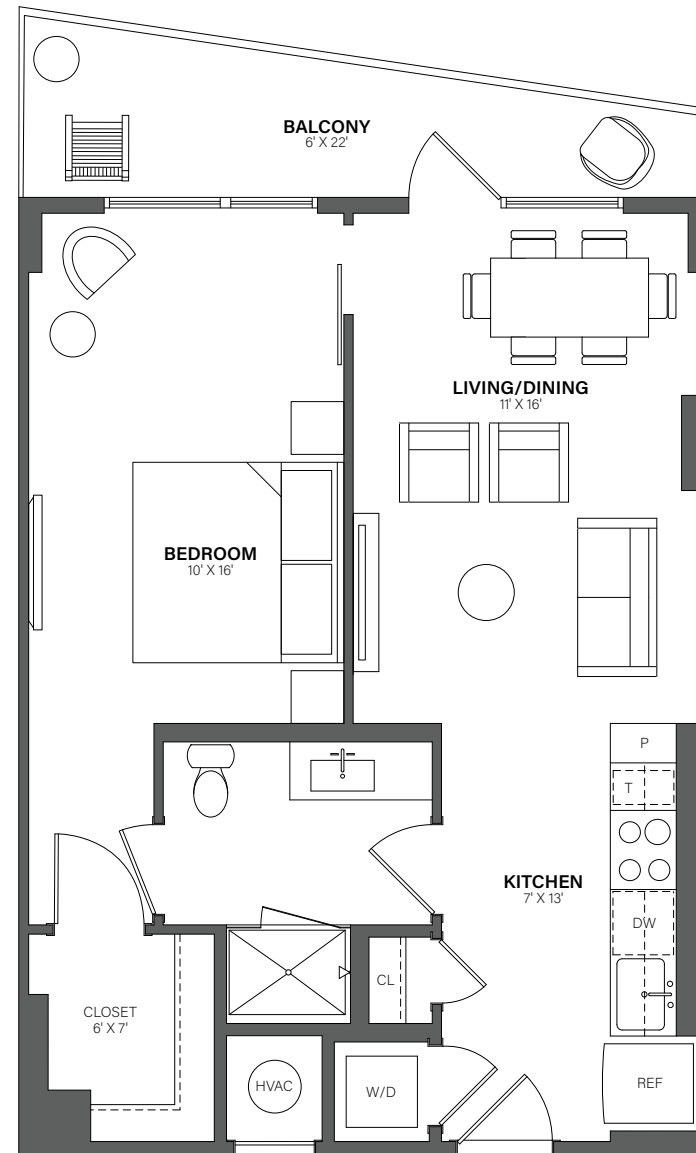

# THE WESTERLY

# 814

1 Bed, 1 Bath • 671 Sq. Ft.

Rent

Available

Lease Term

Floor plans are an artist's conception. Details and dimensions may differ from actual plans.

TheWesterlyDC.com

350 MAPLE DRIVE SW, WASHINGTON, DC 20024