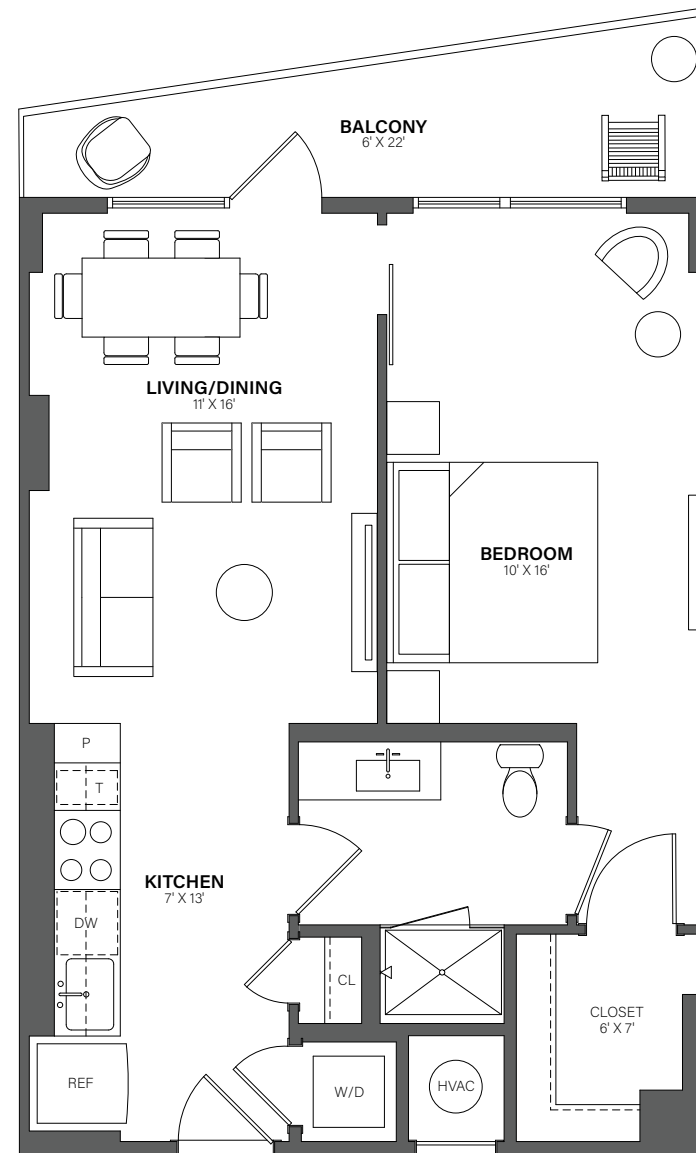

THE WESTERLY

815

1 Bed, 1 Bath • 671 Sq. Ft.

Rent

Available

Lease Term

Floor plans are an artist's conception. Details and dimensions may differ from actual plans.

TheWesterlyDC.com