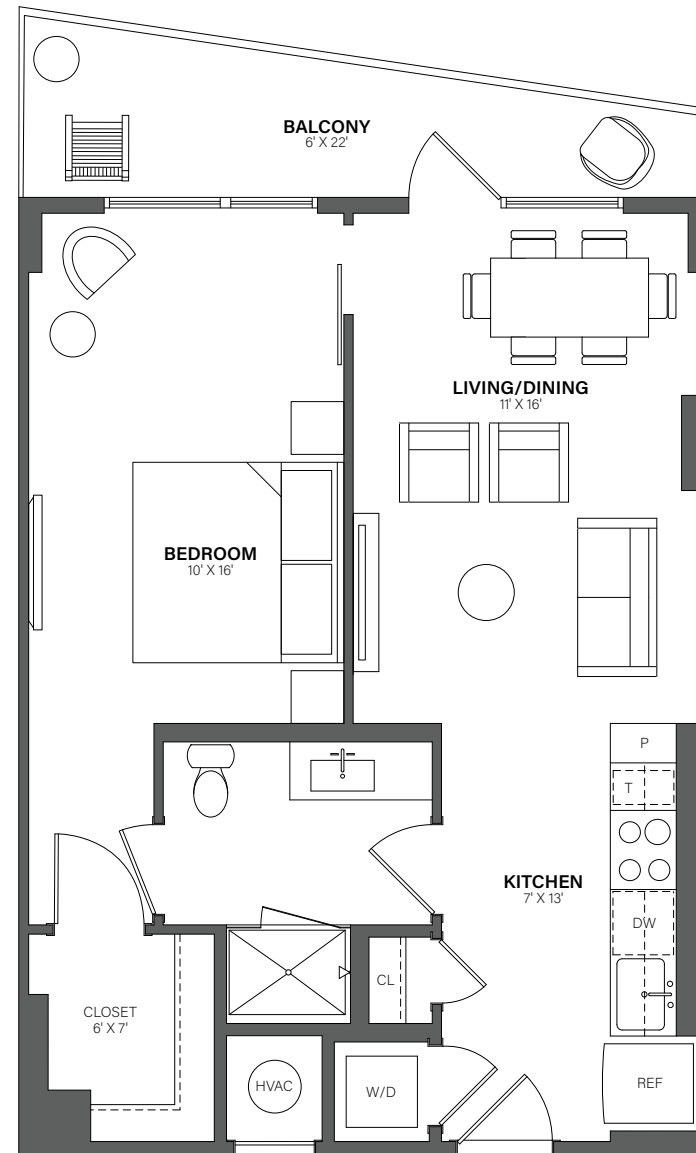

THE WESTERLY

816

1 Bed, 1 Bath • 671 Sq. Ft.

Rent

Available

Lease Term

Floor plans are an artist's conception. Details and dimensions may differ from actual plans.

TheWesterlyDC.com