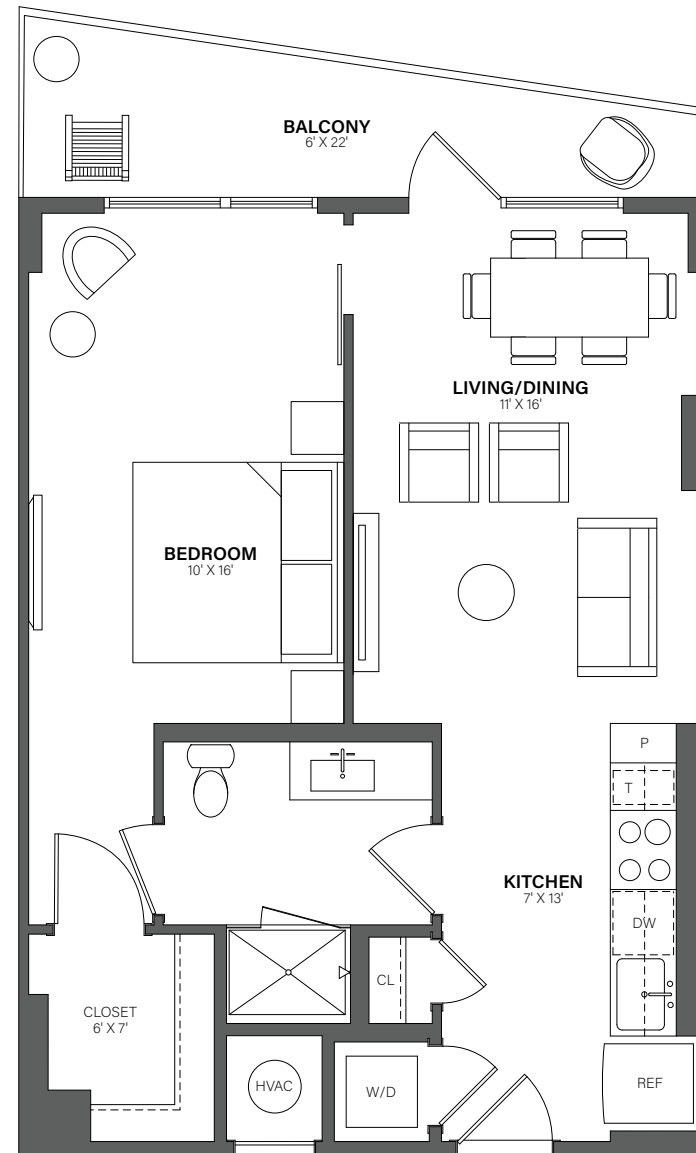

THE WESTERLY

818

1 Bed, 1 Bath • 671 Sq. Ft.

Rent

Available

Lease Term

Floor plans are an artist's conception. Details and dimensions may differ from actual plans.

TheWesterlyDC.com