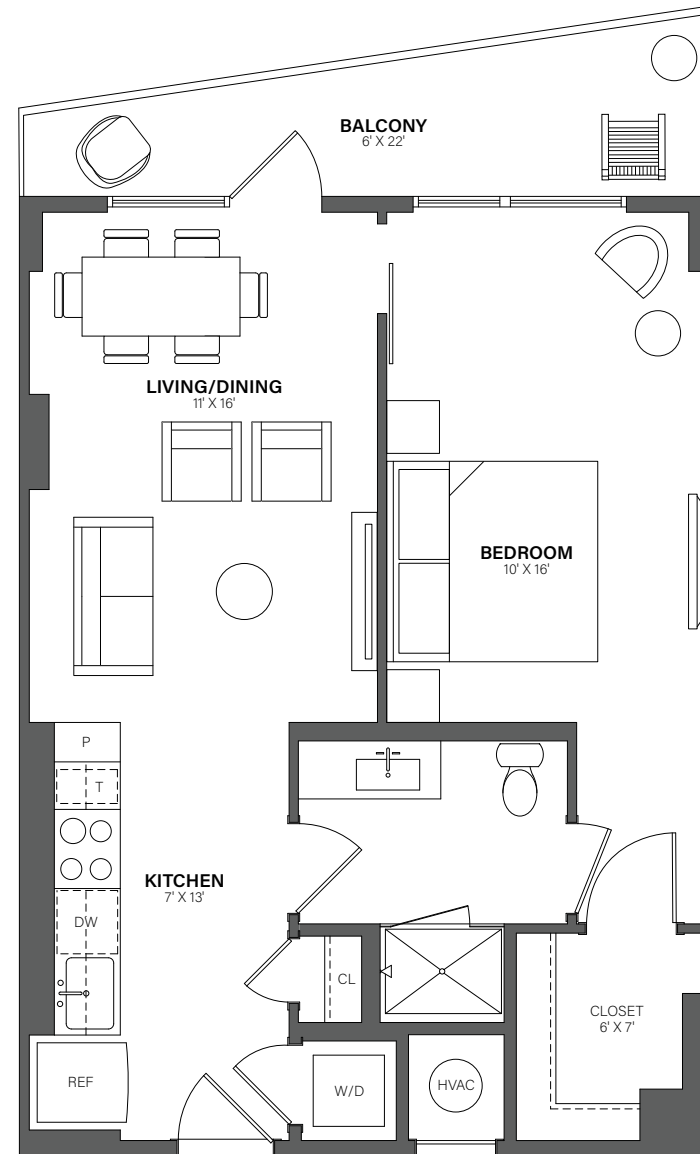

THE  
WESTERLY

821

1 Bed, 1 Bath • 671 Sq. Ft.

Rent

Available

Lease Term

Floor plans are an artist's conception. Details and dimensions may differ from actual plans.

TheWesterlyDC.com