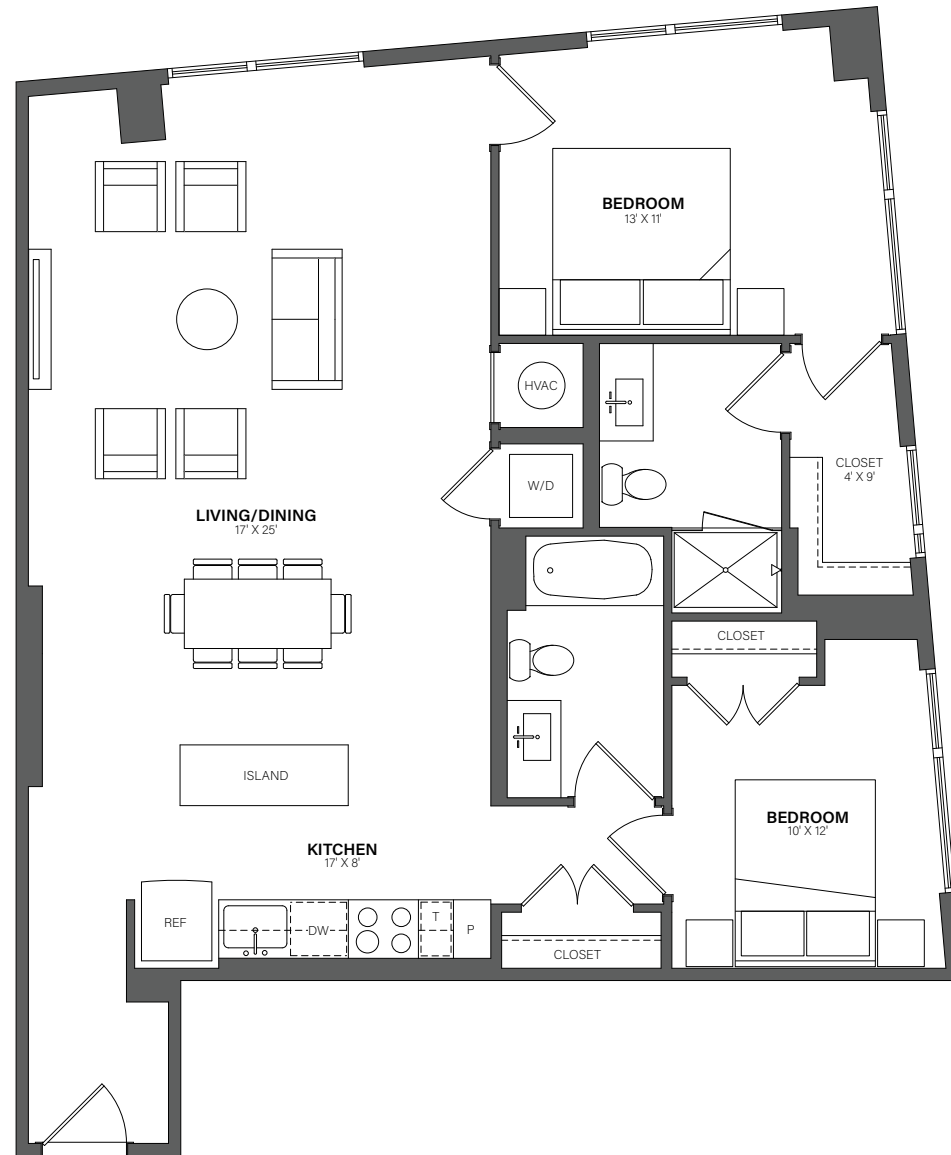

# THE WESTERLY

# 823

2 Bed, 2 Bath • 1,152 Sq. Ft.

Rent

Available

Lease Term

Floor plans are an artist's conception. Details and dimensions may differ from actual plans.