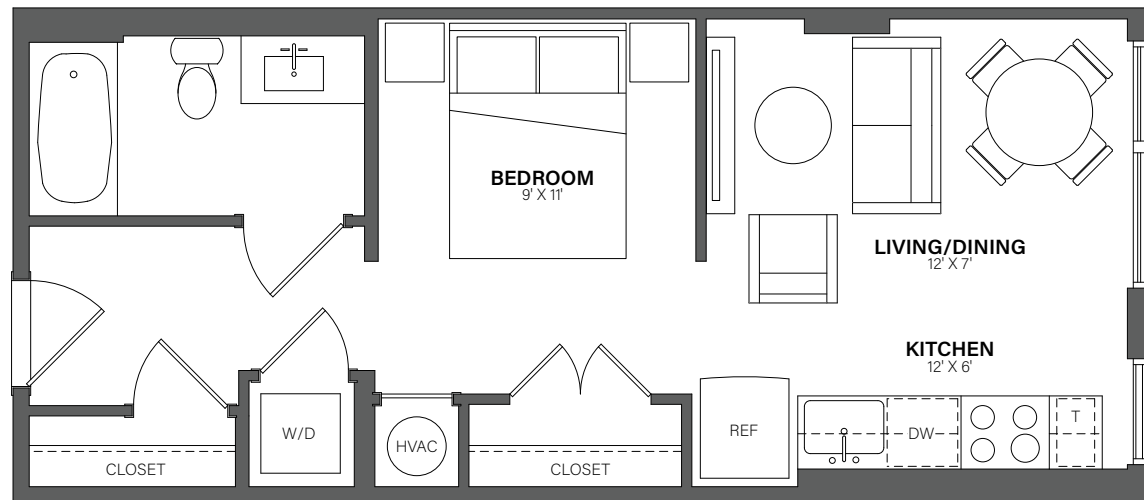

THE WESTERLY

826

Studio, 1 Bath • 452 Sq. Ft.

Rent

Available

Lease Term

Floor plans are an artist's conception. Details and dimensions may differ from actual plans.

TheWesterlyDC.com