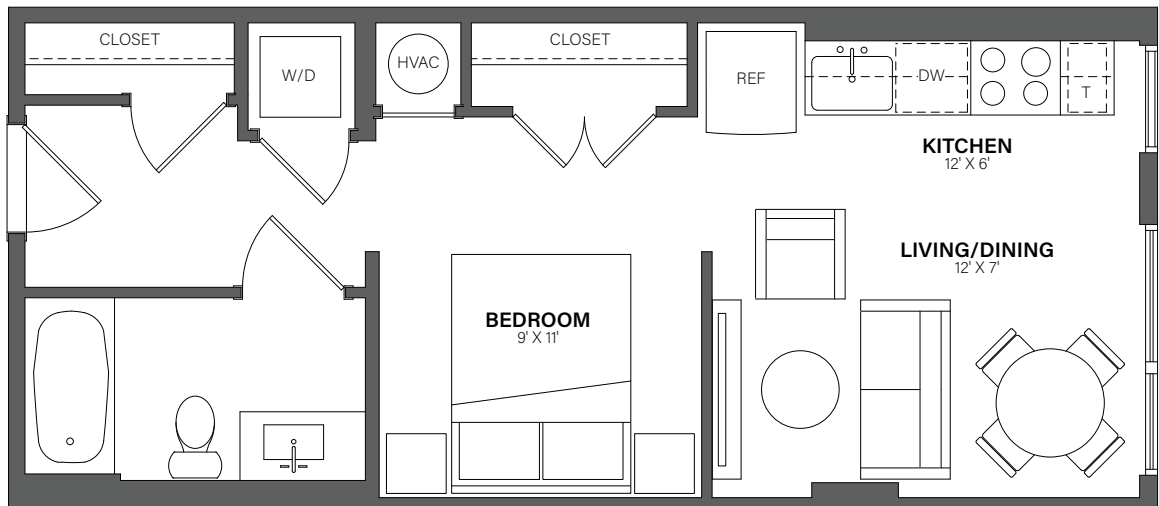

# THE WESTERLY

# 827

Studio, 1 Bath • 452 Sq. Ft.

Rent

Available

Lease Term

Floor plans are an artist's conception. Details and dimensions may differ from actual plans.

TheWesterlyDC.com

350 MAPLE DRIVE SW, WASHINGTON, DC 20024