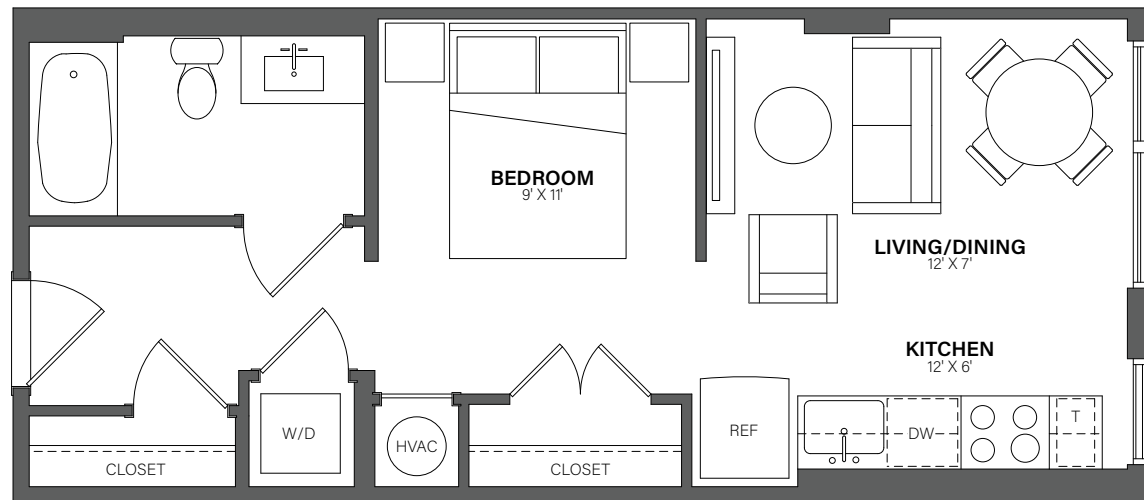

THE WESTERLY

828

Studio, 1 Bath • 452 Sq. Ft.

Rent

Available

Lease Term

Floor plans are an artist's conception. Details and dimensions may differ from actual plans.

TheWesterlyDC.com