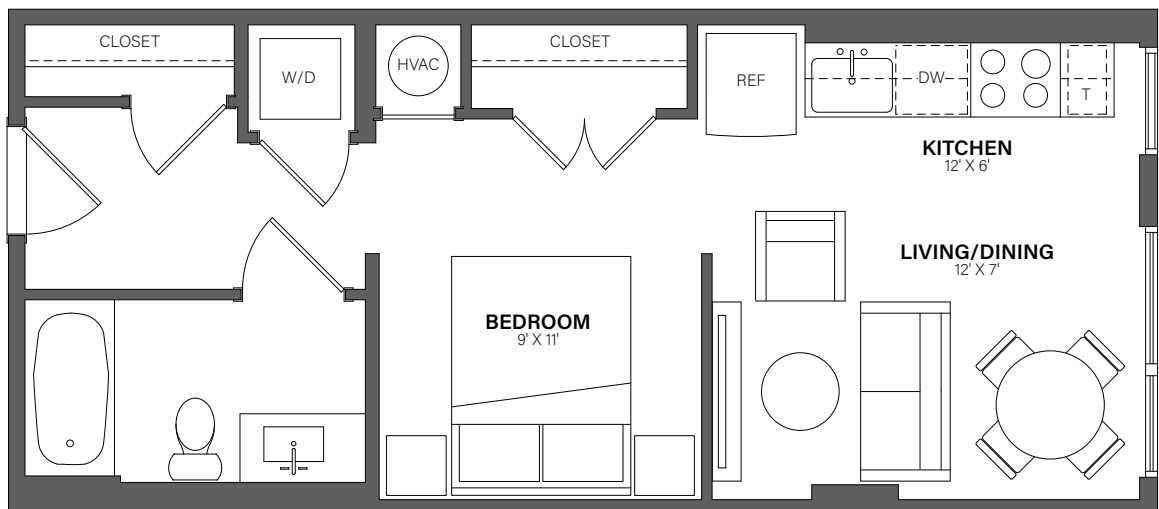

THE WESTERLY

829

Studio, 1 Bath • 452 Sq. Ft.

Rent

Available

Lease Term

Floor plans are an artist's conception. Details and dimensions may differ from actual plans.

TheWesterlyDC.com