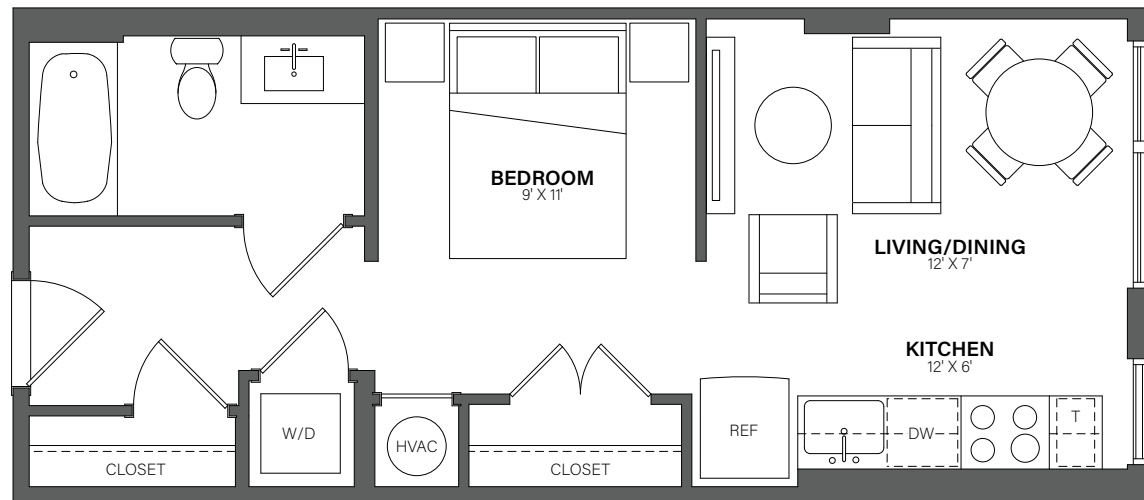

THE WESTERLY

830

Studio, 1 Bath • 452 Sq. Ft.

Rent

Available

Lease Term

Floor plans are an artist's conception. Details and dimensions may differ from actual plans.

TheWesterlyDC.com