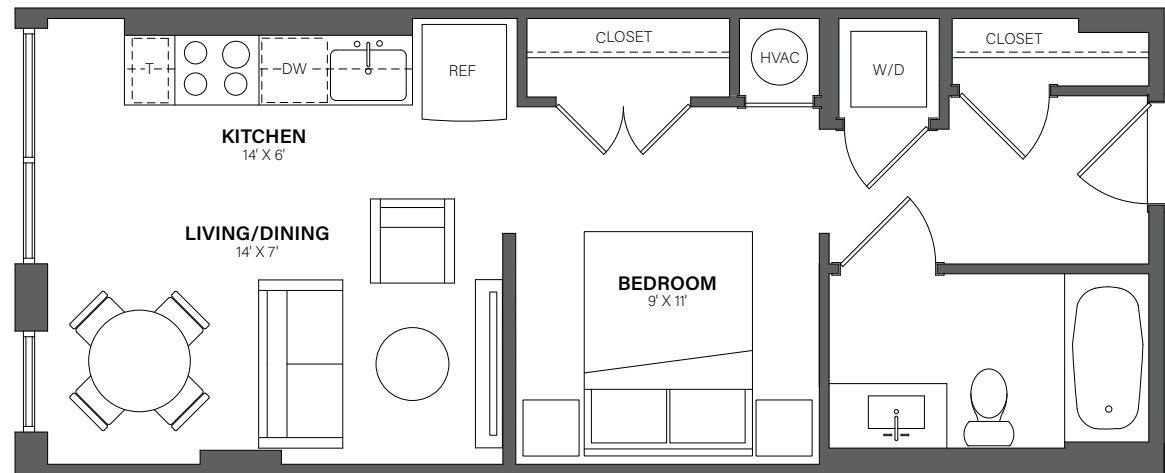

THE WESTERLY

834

Studio, 1 Bath • 476 Sq. Ft.

Rent

Available

Lease Term

Floor plans are an artist's conception. Details and dimensions may differ from actual plans.

TheWesterlyDC.com