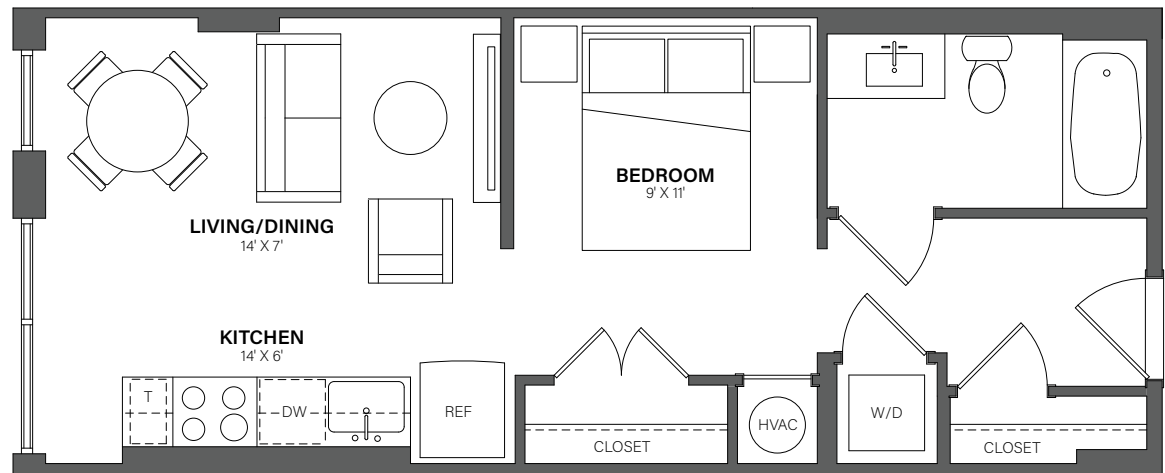

THE WESTERLY

835

Studio, 1 Bath • 476 Sq. Ft.

Rent

Available

Lease Term

Floor plans are an artist's conception. Details and dimensions may differ from actual plans.