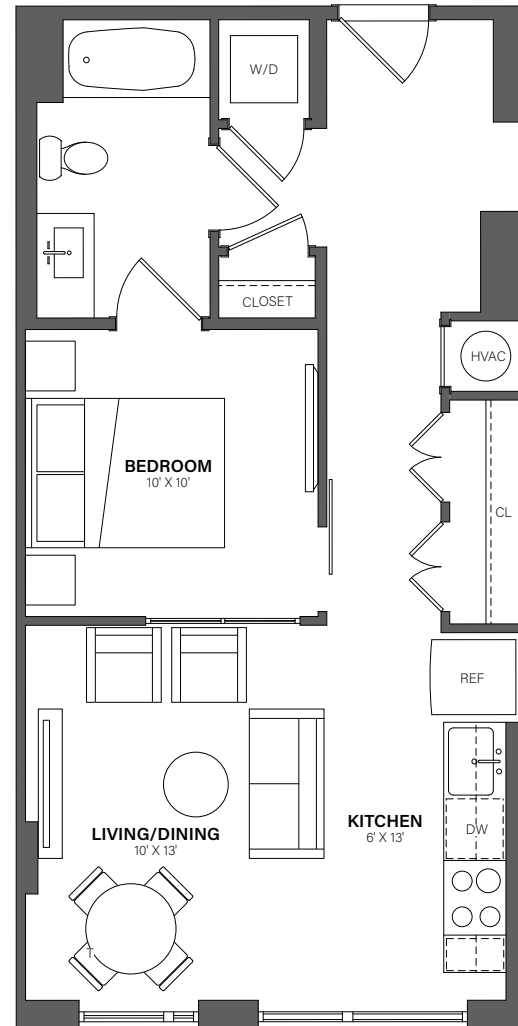

THE WESTERLY

838

1 Bed, 1 Bath • 595 Sq. Ft.

Rent

Available

Lease Term

Floor plans are an artist's conception. Details and dimensions may differ from actual plans.