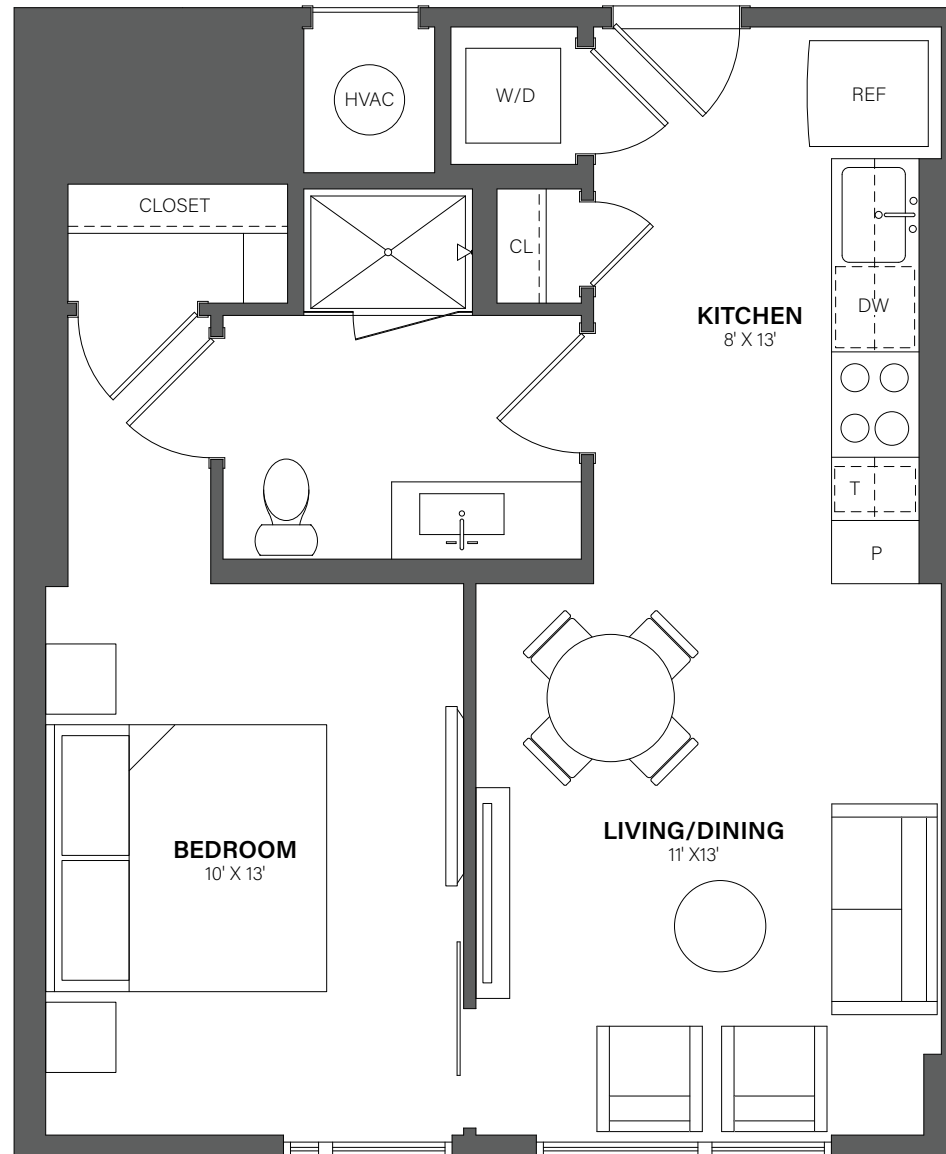

THE WESTERLY

844

1 Bed, 1 Bath • 602 Sq. Ft.

Rent

Available

Lease Term

Floor plans are an artist's conception. Details and dimensions may differ from actual plans.

TheWesterlyDC.com